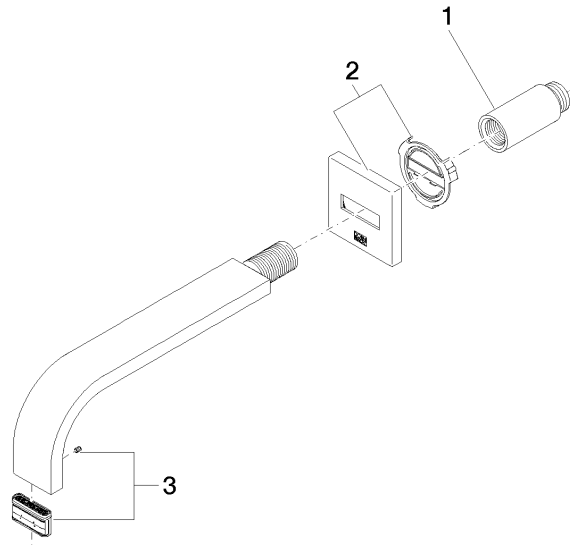

MEM Wall-mounted basin spout without pop-up waste - Champagne (22kt Gold)

MEM

13 800 782

- 200mm projection
- fixed spout
- rectangular, air-enriched flow
- hole diameter 37 mm
- rosette 60 x 60 mm
- 1/2" connection
- max. flow 5.7 l/min
- lead-free
- WRAS 2203039
- This product can help a building meet the requirements of Green Building Rating Systems, e.g. LEED®, BREEAM®, DGNB

Recommended miscellaneous

Concealed wall elbow -

35 085 970 90

- min. recess depth 90 mm
- max. recess depth 163 mm

13 800 782
mm [inches]

Flow rate chart

Certificates

WRAS_2203039.

13 800 782

Spare parts list

No.	Item Number	Name	Quantity used	Delivery time
1	09 24 03 081 10 90	extension	1	2
2	90 27 78 035 00-47	rosette	1	30
3	90 29 03 109 00 90	aerator	1	2