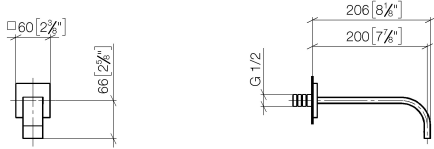

MEM Wall-mounted basin spout without pop-up waste - Champagne (22kt Gold)

MEM

13 800 782

- 200mm projection
- fixed spout
- rectangular, air-enriched flow
- hole diameter 37 mm
- rosette 60 x 60 mm
- 1/2" connection
- max. flow 5.7 l/min
- lead-free
- WRAS 2203039
- This product can help a building meet the requirements of Green Building Rating Systems, e.g. LEED®, BREEAM®, DGNB

Recommended miscellaneous

Concealed wall elbow -

35 085 970 90

- min. recess depth 90 mm
- max. recess depth 163 mm

13 800 782
mm [inches]

Flow rate chart

Certificates

WRAS_2203039.